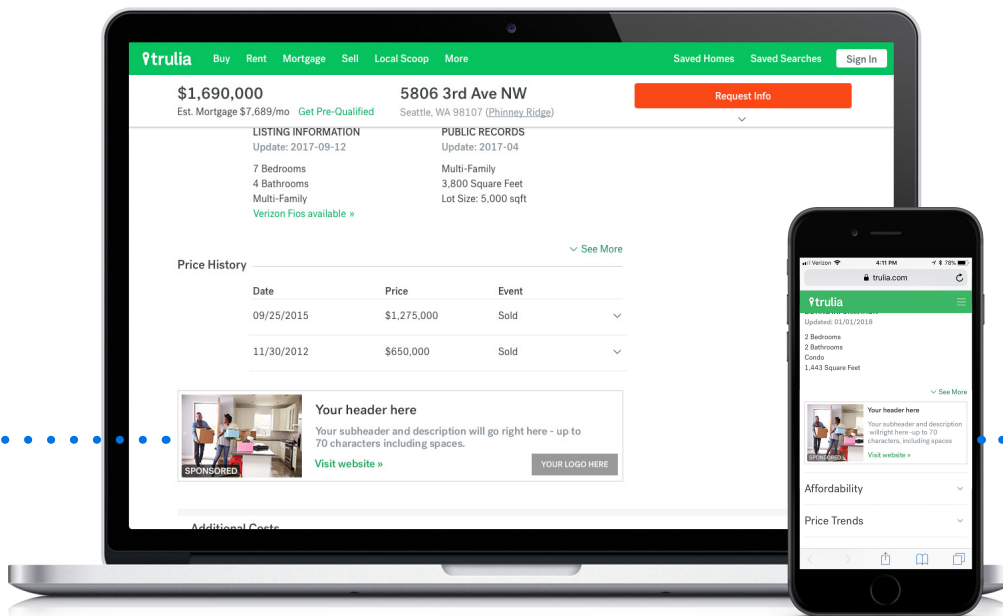

Zillow Group Native Property Ad

Zillow Group's native placement provides maximum branding and superior results nestled within the property details pages

Zillow Group
Mobile and
Desktop

Your header here

Your subheader and description will go right here - up to 70 characters including spaces.

[Visit website »](#)

YOUR LOGO HERE

Your header here

Your subheader and description willright here -up to 70 characters, including spaces

[Visit website »](#)

Your Header Here

Your subheader and description will go right here - up to 70 characters

[Visit \[your website\] »](#)

Sponsored

YOUR LOGO HERE

Disclaimer: Location and treatment of these native ads are subject to change.

Zillow Group Native Property Ad

Zillow Group's native placement provides maximum branding and superior results nestled within the property details pages

Zillow Group
Mobile and
Desktop

AD SPECIFICATIONS

EXECUTION	Client provides image/logo, copy for header and sub-header Client provides click through urls and tracking
IMAGES	1.) Trulia Desktop Image: 828 width x 372 height 2.) Trulia Mobile and Zillow Desktop Image: 390 width x 390 height (images will be scaled down but this asset is 3x larger to accommodate Retina displays) max file size 100k; image must not contain a logo or copy; clear, crisp, beautiful images work best
LOGO	Logo (desktop only): width of 220px cropped to all edges (logo will be scaled down but this asset is 2x larger to accommodate Retina displays) max file size 50k; supported creative types: gif or png. No white logos as they will not display.
HEADER	Up to 25 characters including spaces* Copy must not include special characters, italicized letters, or be in all capitals
SUBHEADER	Up to 70 characters including spaces* Copy must not include special characters, italicized letters, or be in all capitals
LEAD TIME	Assets due: 5 business days prior to launch date
CONTACT US	Please contact brandadvertising@zillow.com with any questions