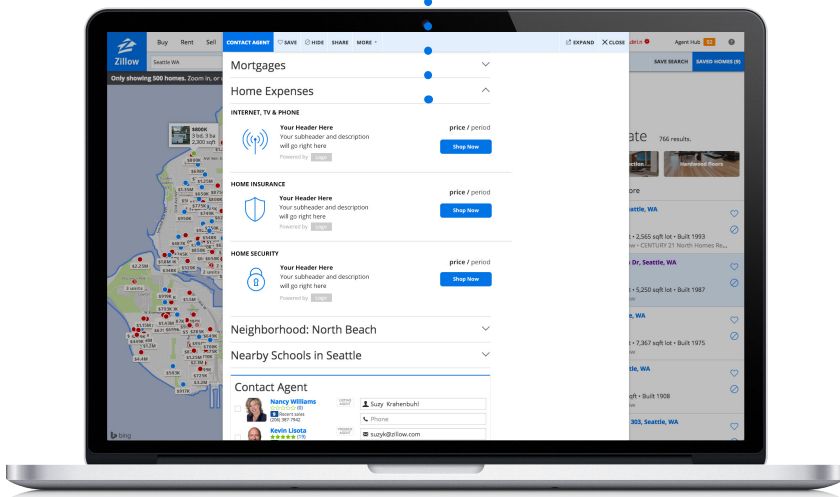

Zillow Group
Mobile and
Desktop

Home Expenses

Zillow Group's premium native ad solution links brands with consumers in key markets as they prepare for their move

Subheader Option 1

INTERNET, TV & PHONE

Your Header Here
Your subheader and description will go right here

price / period

Powered by

[Shop Now](#)

Subheader Option 2

INTERNET, TV, & PHONE price / period

Your Header Here

- Your subheader and description will go right here
- Your subheader and description will go right here

Powered by

[Call to action](#)

Insurance from price/time period

Your Header Here
Your subheader and description will go right here
[Call to action >>](#)

Sponsored by