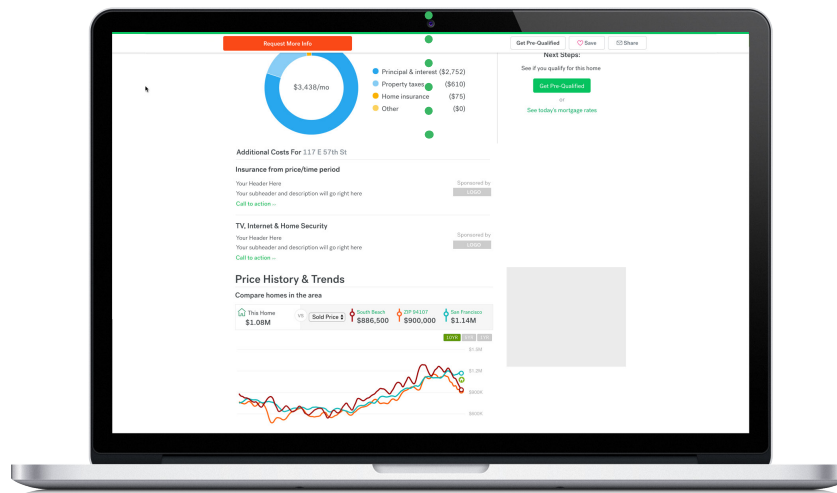

price / period

Powered by 

[Shop Now](#)

Subheader Option 2

INTERNET, TV, & PHONE price / period

Your Header Here

- Your subheader and description will go right here
- Your subheader and description will go right here

Powered by 

[Call to action](#)

Insurance from price/time period

Your Header Here
Your subheader and description will go right here
[Call to action >>](#)

Sponsored by

Disclaimer: As these are native ads, the location and treatment of these placements are subject to change

Home Expenses

Zillow Group
Mobile and
Desktop

Zillow Group's premium native ad solution links brands with consumers in key markets as they prepare for their move

AD SPECIFICATIONS	
EXECUTION	Client provides color logo, copy for header, sub-header, call to action. Client provides click through urls and tracking
LOGO DIMENSIONS	Color logo on transparent background with a height of 48px. Max file size of 50k (image will be scaled down to a height of 16px but will require 3x density for Retina displays); Supported creative types: JPEG, GIF, PNG
HEADER	Up to 35 characters including spaces*
SUBHEADER OPTION 1	Up to 70 characters including spaces*
OR	
SUBHEADER OPTION 2	Two bulleted line item description: Up to 35 characters including spaces per bullet*
PRICE QUOTE OPTION 1	Single Price Example (recommended): \$24.99
OR	
PRICE QUOTE OPTION 2	Price Range Example (recommended, whole numbers only): \$24-49
PRICE PERIOD (RECOMMENDED)	Choose one of the following: hour, day, week, month, or year
CALL TO ACTION	Up to 12 characters including spaces*
LEAD TIME	Kickoff call: 15 days prior to launch date Assets due: 5 business days prior to launch date
CONTACT US	Please contact brandadvertising@zillow.com with any questions